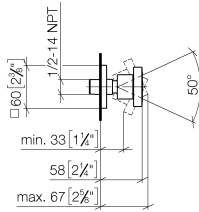

Body spray without volume control - Chrome

IMO

28 528 782

- spray head Ø 55mm
- ball-joint pivotable through 25° (in any direction)
- HORIZONTAL RAIN, max. flow rate 7 l/min (at 3 bar)
- anti-scale system
- rosette 60 x 60 mm
- 1/2" connection

Recommended miscellaneous

- Concealed wall elbow -** 35 085 970 90
- max. recess depth 163 mm
 - min. recess depth 90 mm

28 528 782

mm [inches]

Flow rate chart

Certificates

LGA_38652.

28 528 782

Spare parts list

No.	Item Number	Name	Quantity used	Delivery time
1	09 14 10 098 90	seal	1	2
2	09 27 98 003-00	rosette	1	10
3	09 31 11 048 90	pin	1	2
4	09 23 30 026-00	nut	1	10
5	09 14 15 010 90	ring	1	2
6	09 16 01 014 90	ring	1	2
7	90 23 01 147 00 90	back-flow preventer	1	2
8	09 21 40 016-00	connection	1	10
9	09 14 10 015 90	seal	1	2
10	90 12 05 027 00-00	casing (completely)	1	10